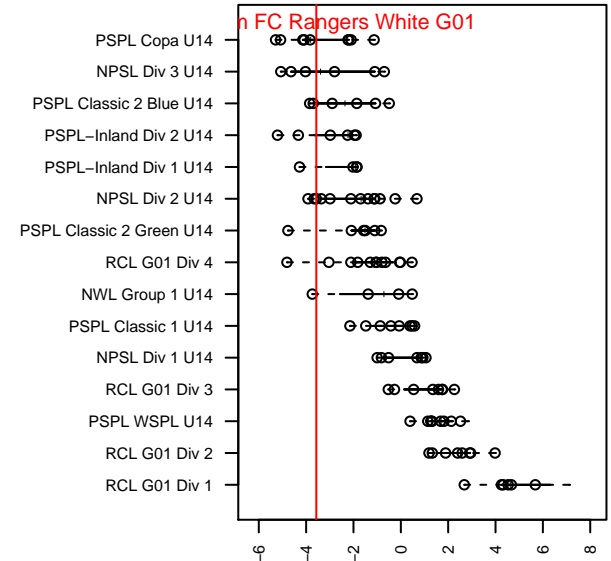

Whatcom FC Rangers White G01

Whatcom FC Rangers
 Bellingham, WA
 G01 total strength=766
 attack=1.11 defense=0.71
 fall league = NPSL Div 2 U14
 spr league = Spr NPSL Div 2 U14

alt names used:
 WFC Rangers White
 WFC Rangers White

Venues played:
 2015 Baker Blast COPA U14
 2015 Dungeness Cup HS Olympic Silver
 2015 NPSL Division 2 U14
 2015 Founders Cup G01
 2015 Spr NPSL Division 2 U14

Whatcom FC Rangers White G01
 Dots are actual minus expected GF (blue circles) and GA (red triangles).
 Blue line is smoothed change in attack strength. Red is smoothed change in defense strength.

**attack and defense variance (black dot)
relative to other teams
and top 10 in region**

**attack and defense rating
relative to others at age
and all opponents in last 13 months**

Performance relative to 13 month average