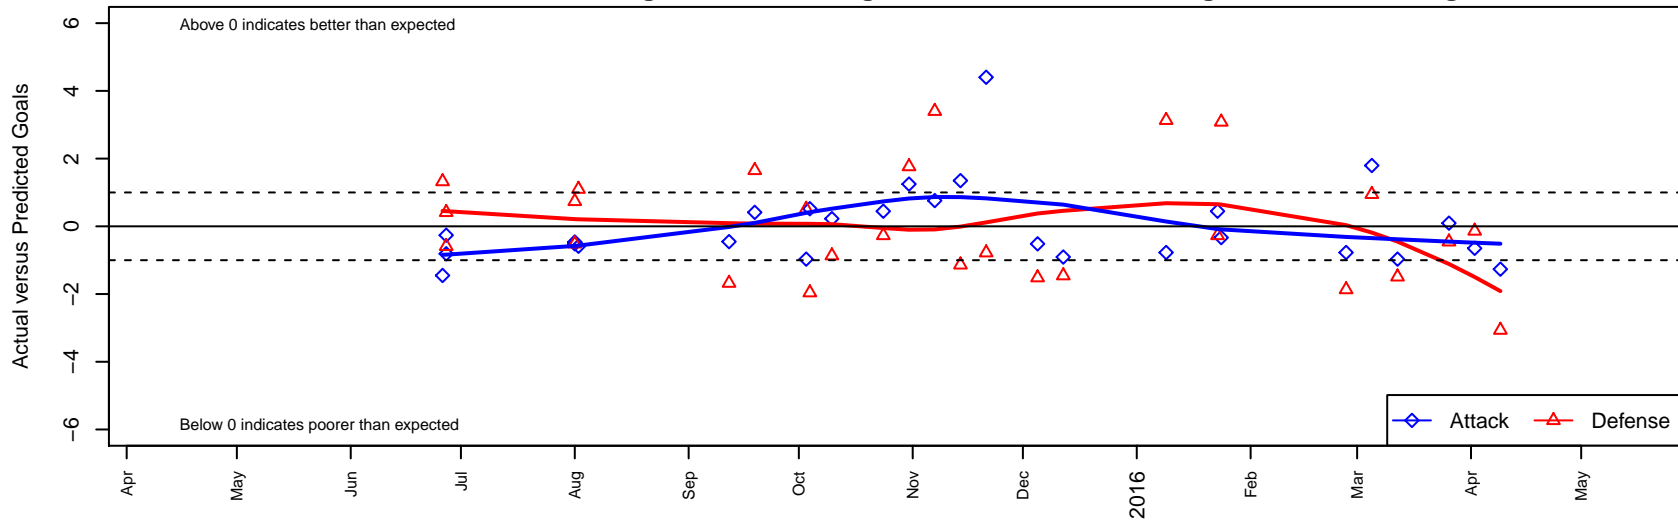

Whatcom FC Rangers White G01

Whatcom FC Rangers
 Bellingham, WA
 G01 total strength=766
 attack=1.11 defense=0.71
 fall league = NPSL Div 2 U14
 spr league = Spr NPSL Div 2 U14

alt names used:
 WFC Rangers White
 WFC Rangers White

Venues played:
 2015 Baker Blast COPA U14
 2015 Dungeness Cup HS Olympic Silver
 2015 NPSL Division 2 U14
 2015 Founders Cup G01
 2015 Spr NPSL Division 2 U14

Whatcom FC Rangers White G01
 Dots are actual minus expected GF (blue circles) and GA (red triangles).
 Blue line is smoothed change in attack strength. Red is smoothed change in defense strength.

**attack and defense variance (black dot)
relative to other teams
and top 10 in region**

**attack and defense rating
relative to others at age
and all opponents in last 13 months**

Performance relative to 13 month average