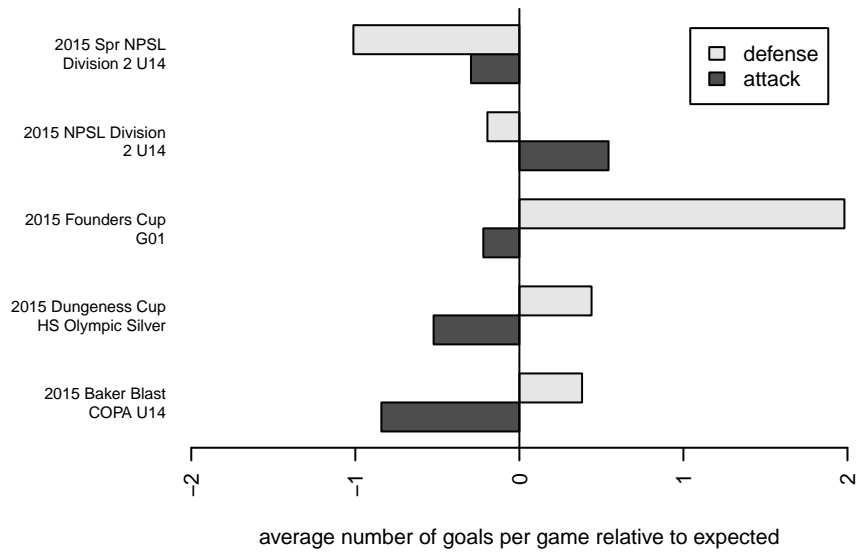

Whatcom FC Rangers White G01

Whatcom FC Rangers
 Bellingham, WA
 G01 total strength=766
 attack=1.11 defense=0.71
 fall league = NPSL Div 2 U14
 spr league = Spr NPSL Div 2 U14

alt names used:
 WFC Rangers White
 WFC Rangers White

Venues played:
 2015 Baker Blast COPA U14
 2015 Dungeness Cup HS Olympic Silver
 2015 NPSL Division 2 U14
 2015 Founders Cup G01
 2015 Spr NPSL Division 2 U14

Whatcom FC Rangers White G01
 Dots are actual minus expected GF (blue circles) and GA (red triangles).
 Blue line is smoothed change in attack strength. Red is smoothed change in defense strength.

**attack and defense variance (black dot)
relative to other teams
and top 10 in region**

**attack and defense rating
relative to others at age
and all opponents in last 13 months**

Performance relative to 13 month average